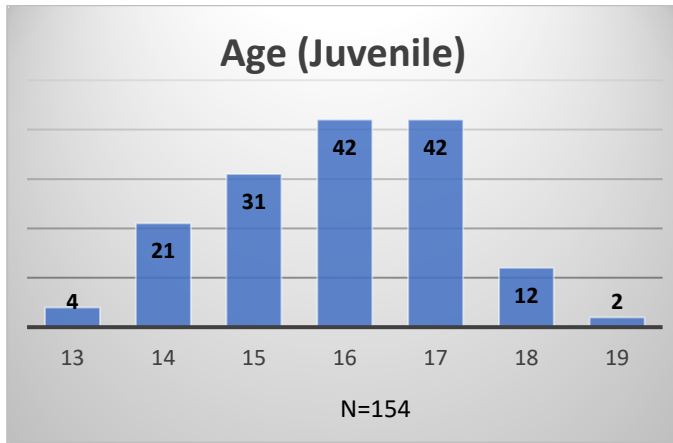

Daily Data Dashboard – March 6, 2024
Demographics for JTDC Population
Wednesday Morning Midnight Count

Total # of probation Involved youth¹: 1,352

¹ Probation Active: Any youth who is pending sentencing with an active social history, has been formally placed on probation or supervision with Cook County Juvenile Probation on the date of the report.

*Age, Gender and Race for Criminal Court population (N=1) is not represented in this report.

Daily Data Dashboard – March 6, 2024
Demographics for JTDC Population
Wednesday Morning Midnight Count