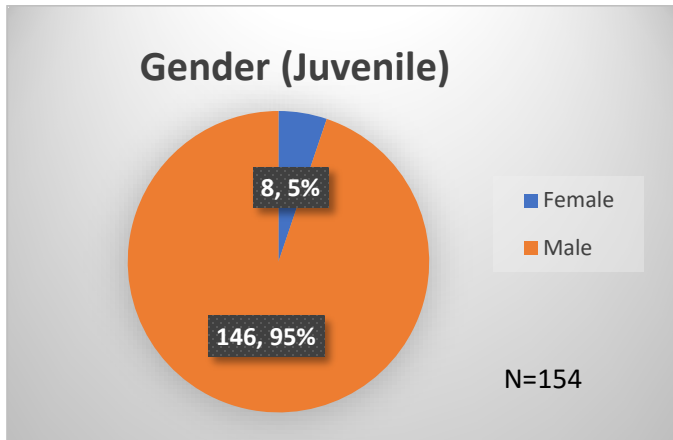

Daily Data Dashboard – March 6, 2024
Demographics for JTDC Population
Wednesday Morning Midnight Count

Total # of probation Involved youth¹: 1,352

¹ Probation Active: Any youth who is pending sentencing with an active social history, has been formally placed on probation or supervision with Cook County Juvenile Probation on the date of the report.

*Age, Gender and Race for Criminal Court population (N=1) is not represented in this report.

Daily Data Dashboard – March 6, 2024
Demographics for JTDC Population
Wednesday Morning Midnight Count