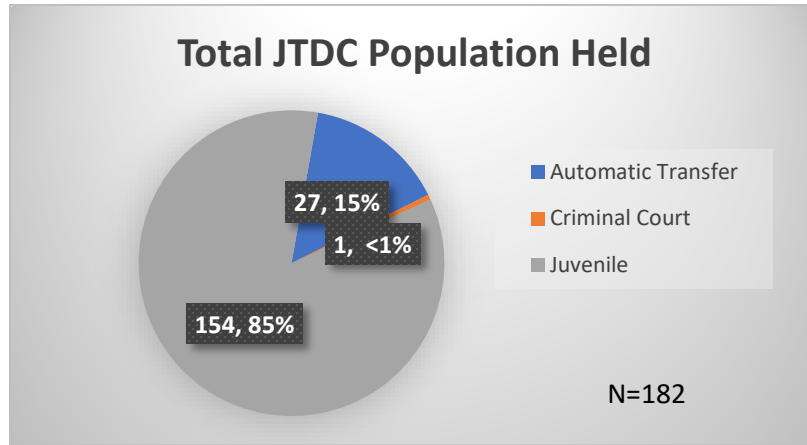

Daily Data Dashboard – March 6, 2024
Demographics for JTDC Population
Wednesday Morning Midnight Count

Total # of probation Involved youth¹: 1,352

¹ Probation Active: Any youth who is pending sentencing with an active social history, has been formally placed on probation or supervision with Cook County Juvenile Probation on the date of the report.

*Age, Gender and Race for Criminal Court population (N=1) is not represented in this report.

Daily Data Dashboard – March 6, 2024
Demographics for JTDC Population
Wednesday Morning Midnight Count