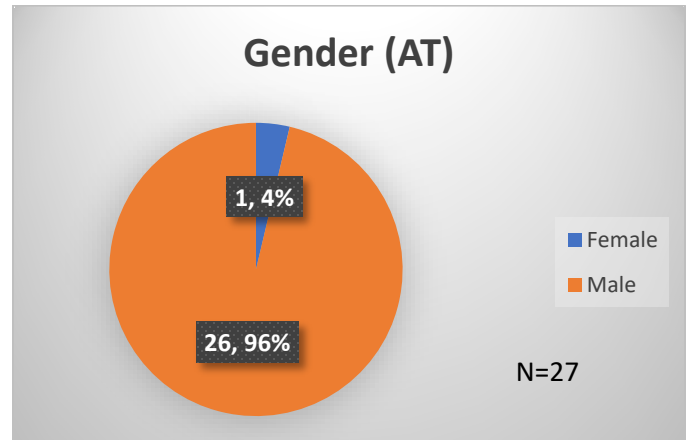

Daily Data Dashboard – March 6, 2024
Demographics for JTDC Population
Wednesday Morning Midnight Count

Total # of probation Involved youth¹: 1,352

¹ Probation Active: Any youth who is pending sentencing with an active social history, has been formally placed on probation or supervision with Cook County Juvenile Probation on the date of the report.

*Age, Gender and Race for Criminal Court population (N=1) is not represented in this report.

Daily Data Dashboard – March 6, 2024
Demographics for JTDC Population
Wednesday Morning Midnight Count