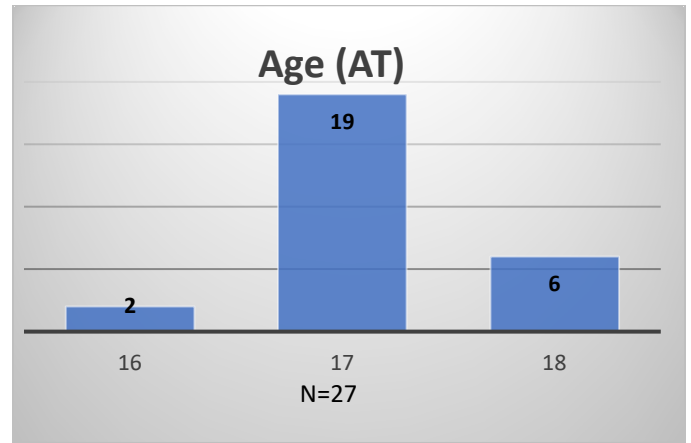

Daily Data Dashboard – March 6, 2024
Demographics for JTDC Population
Wednesday Morning Midnight Count

Total # of probation Involved youth¹: 1,352

¹ Probation Active: Any youth who is pending sentencing with an active social history, has been formally placed on probation or supervision with Cook County Juvenile Probation on the date of the report.

*Age, Gender and Race for Criminal Court population (N=1) is not represented in this report.

Daily Data Dashboard – March 6, 2024
Demographics for JTDC Population
Wednesday Morning Midnight Count